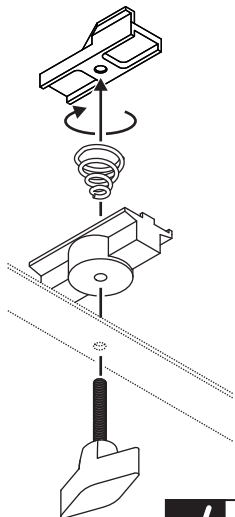

LIGHT ADAPTER MECHANICAL for SLV S-TRACK / S-TRACK DALI

SLV 1001395 175210/14

1001375 175010 ...14
1001376 175020 ...24
1001377 175030 ...34

DALI

1002631 ...32
1002633 ...34
1002635 ...36

↓
100N
max.