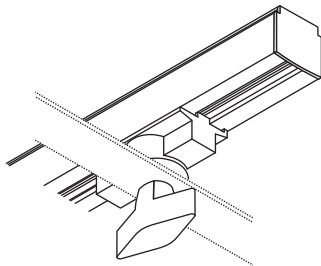

LIGHT ADAPTER MECHANICAL for SLV S-TRACK / S-TRACK DALI

SLV 1001395 175210/14

1001375 175010 ...14
1001376 175020 ...24
1001377 175030 ...34

DALI

1002631 ...32
1002633 ...34
1002635 ...36

↓
100N
max.